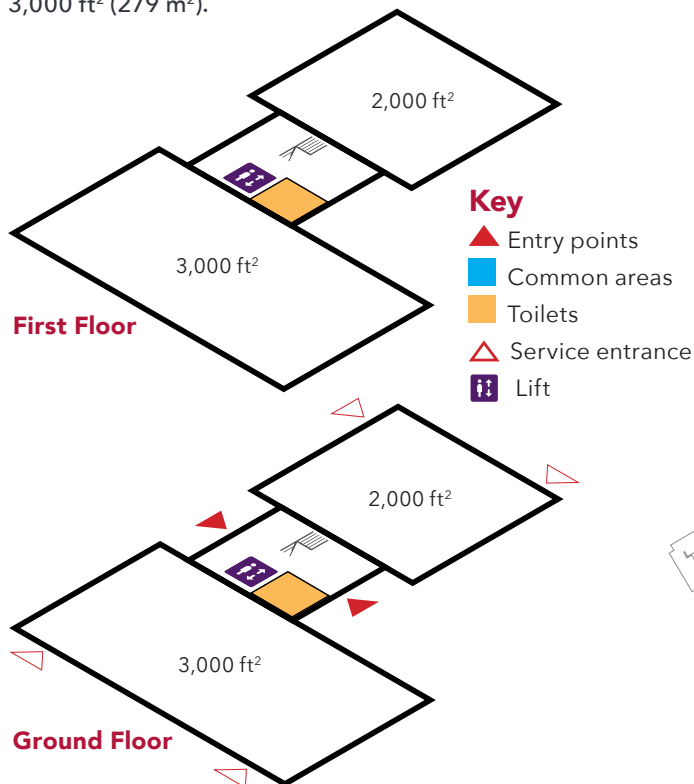

UNIVERSITY OF WARWICK
SCIENCE PARK

SOVEREIGN COURT

Sovereign Court consists of two buildings each with up to four individually accessed units. Situated adjacent to the University of Warwick, Sovereign Court offers high quality accommodation ideally suitable for tech-based businesses.

Key Facts

Two individual, two storey buildings

High quality, adaptable office space

Individual premises of 2,000 ft² (186 m²) and 3,000 ft² (279 m²)

Sovereign Court: floor plan & unit sizes

Sovereign Court One and Two are two storey buildings with lift access to the first floor. All ground floor units have direct access to the outside. Each building consists of four units with sizes ranging from 2,000 ft² (186 m²) to 3,000 ft² (279 m²).