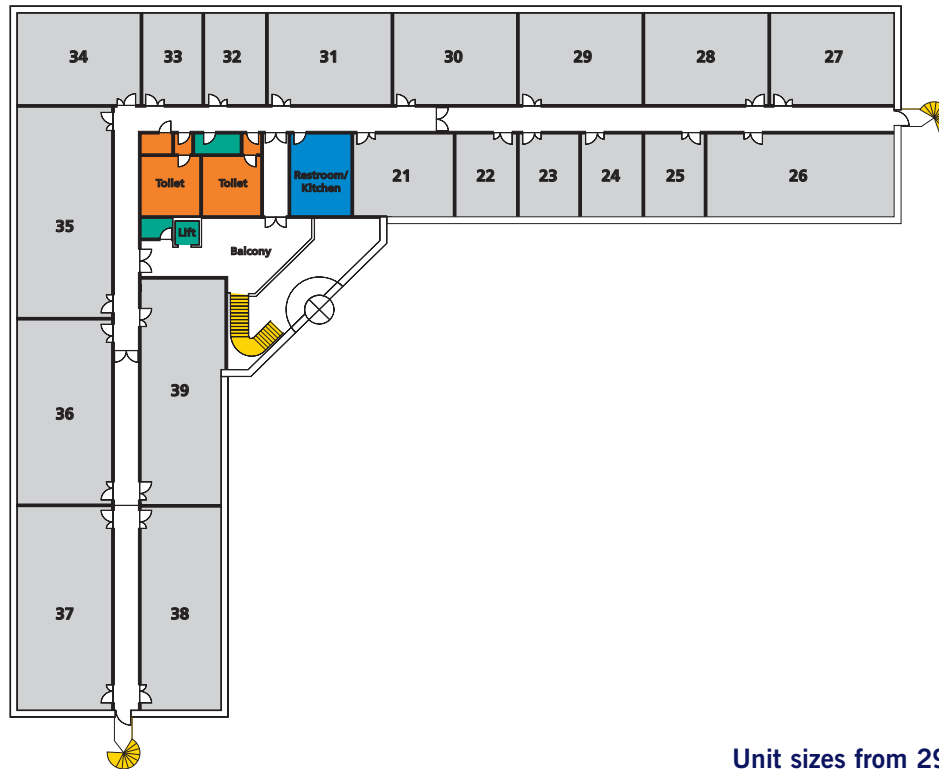

First Floor

Unit sizes from 291 sq ft (27 sq m) up to 1335 sq ft (124 sq m)